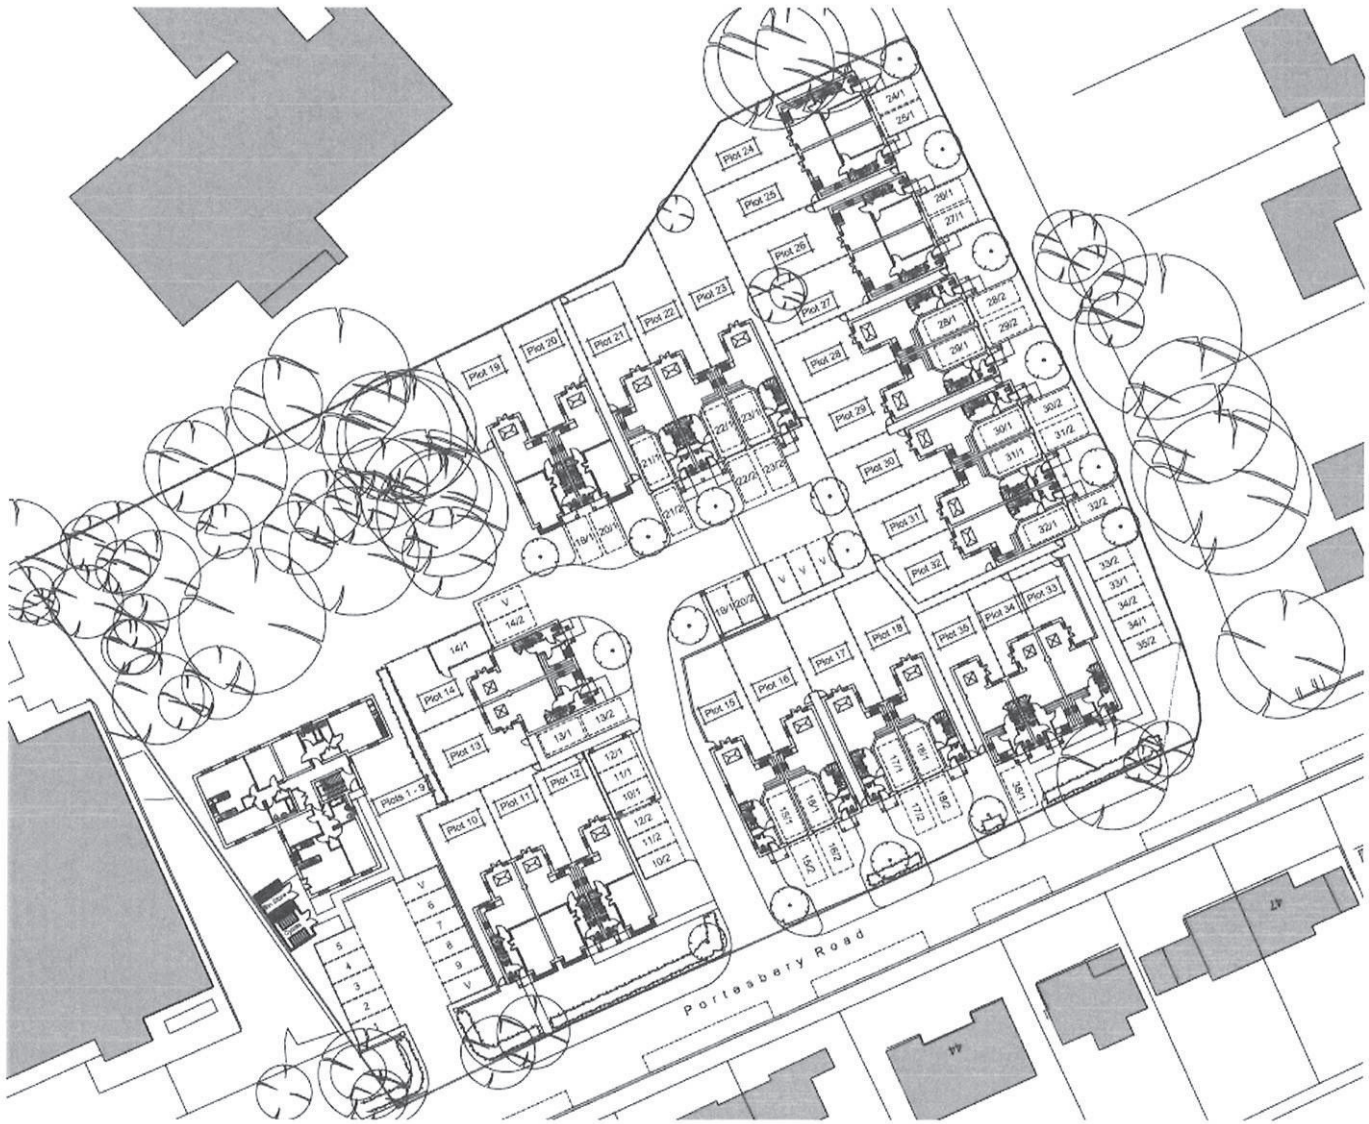

<b>Title</b>	Planning Applications	<b>Page</b>	1 of 7
<b>Application number</b>	15/0175	<b>Scale @ A4</b>	1:1,250
<b>Address</b>	CAMBERLEY POLICE STATION, PORTESBERY ROAD, CAMBERLEY, GU15 3SZ	<b>Date</b>	26-08-2015
<b>Proposal</b>	Erection of 35 residential units (comprising of 9 apartments in a 3 storey block and a mix of two storey dwellinghouses (with rooms in the roof and 3 storey town houses). (Amended plans rec'd 13/07/2015 & 5/8/15)		
<p>© Crown Copyright. All rights reserved. Surrey Heath Borough Council 100018679 2015</p>			

SU/15/0175 – CAMBERLEY POLICE STATION, PORTESBURY ROAD,  
CAMBERLEY

Proposed layout

SU/15/0175 – CAMBERLEY POLICE STATION, PORTESBERY ROAD,  
CAMBERLEY

Portesbery Road Street Scene Elevation

Datum 73,000

Street Scene A - A

Hillside Street Scene Elevation

Datum 73,330

Street Scene B - B

SU/15/0175 – CAMBERLEY POLICE STATION, PORTESBERY ROAD,  
CAMBERLEY

Existing Police Station

1-4 Hillside