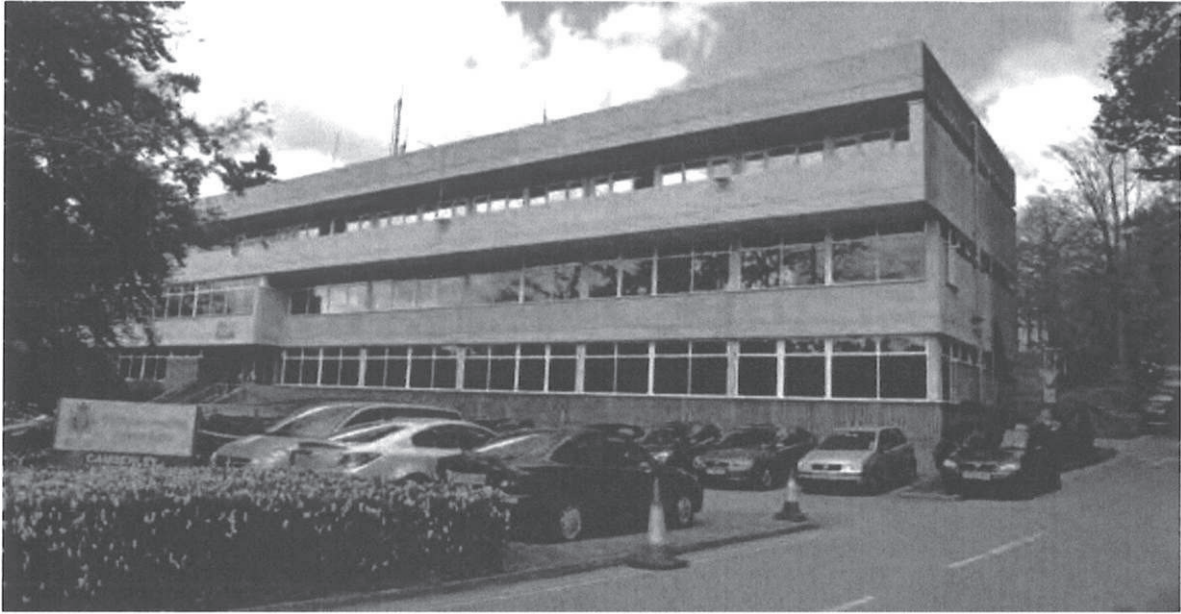

SU/15/0175 – CAMBERLEY POLICE STATION, PORTESBERY ROAD,
CAMBERLEY

Existing Police Station